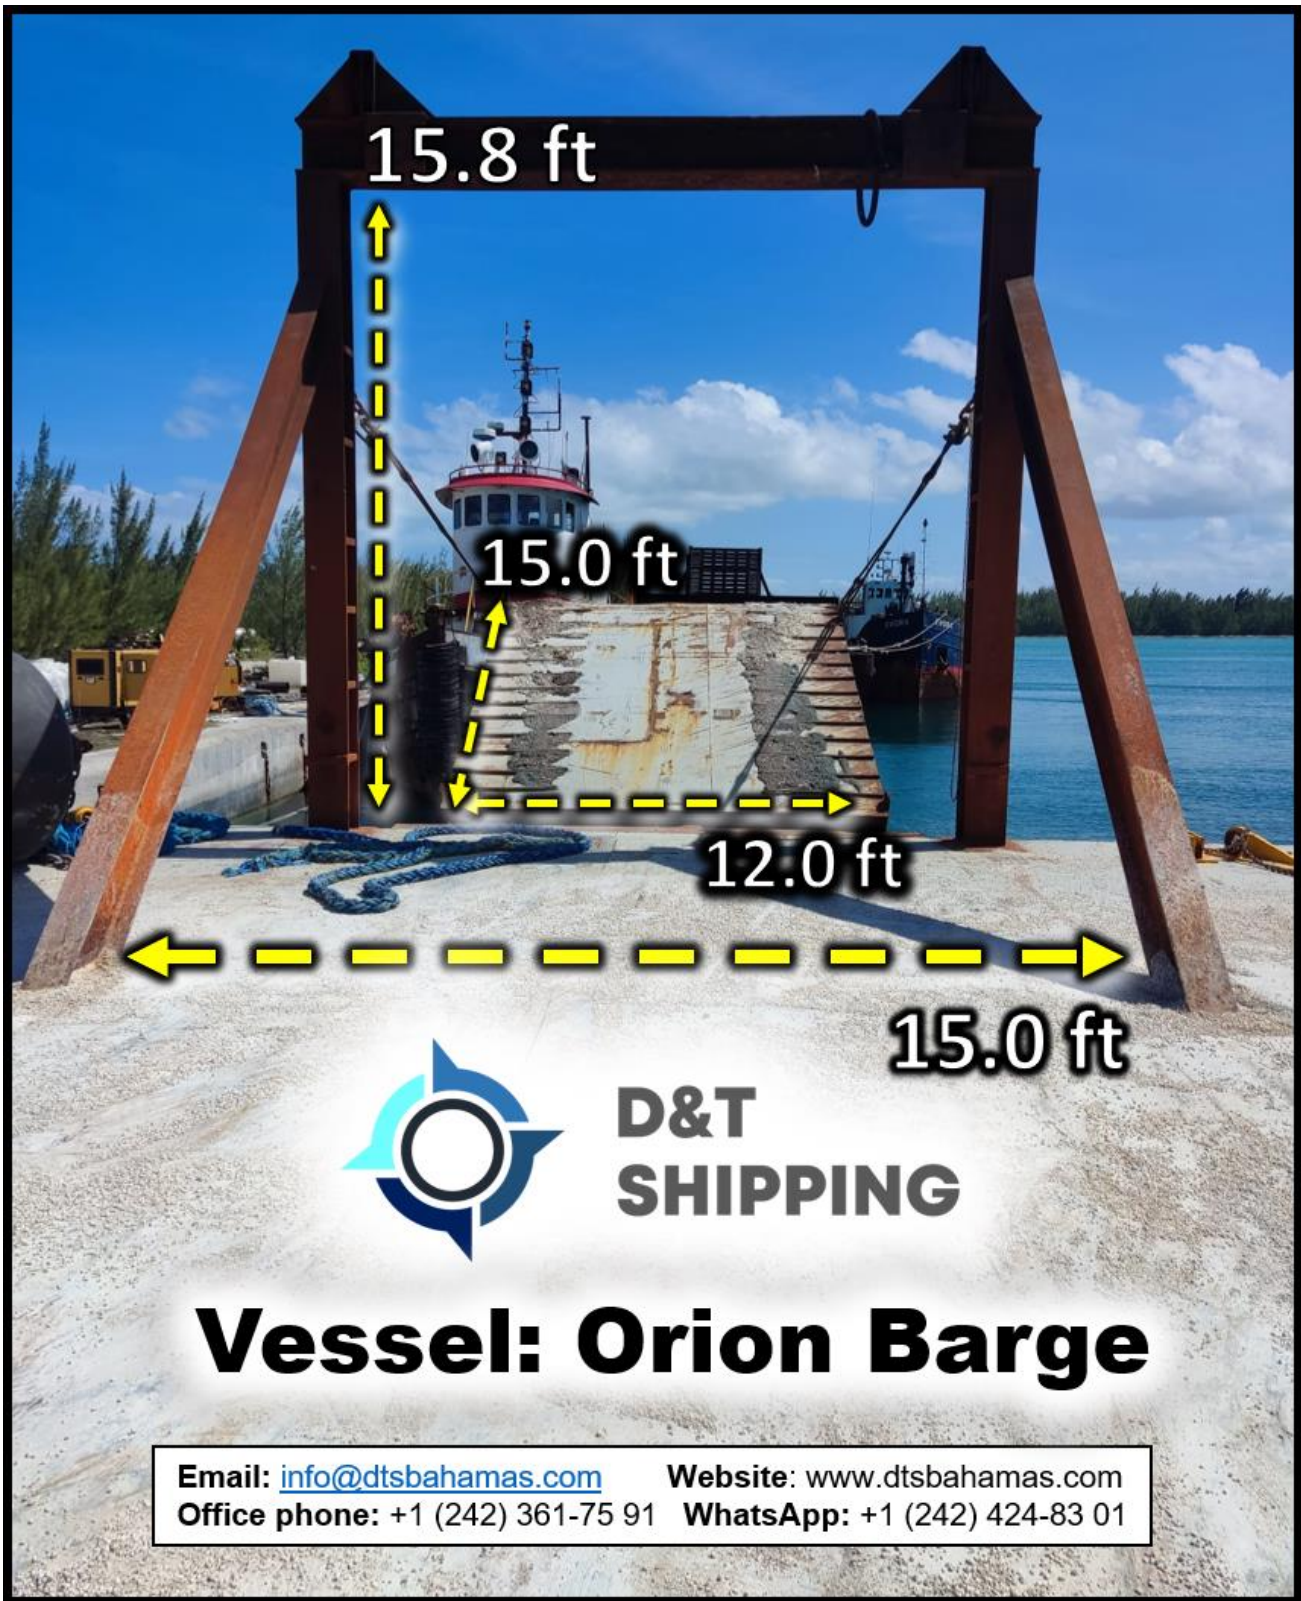

Boat Model	Tugboat
HP	1200 Hp
Length Overall	58.2 ft / 17.73 mts
Beam	20 ft / 6.1 mts
Draft	7.0 ft / 2.13 mts
Gross Tonnage	72 GT
Fuel	8,000 US Gal
Water	5,500 US Gal
Cruising Speed	7.5 knots
Cruising Fuel Consumption	30 USG/Hr
Rebuilt	2015

Deck Barge

Length Overall: 52.5 mts / 172.2 feet

Beam: 15.24 mts / 50 feet

Draft (loaded): 2.71 mts / 8.9 feet

**D&T
SHIPPING**

www.dtsbahamas.com

15.8 ft

15.0 ft

12.0 ft

15.0 ft

**D&T
SHIPPING**

Vessel: Orion Barge

Email: info@dtsbahamas.com Website: www.dtsbahamas.com
Office phone: +1 (242) 361-75 91 WhatsApp: +1 (242) 424-83 01